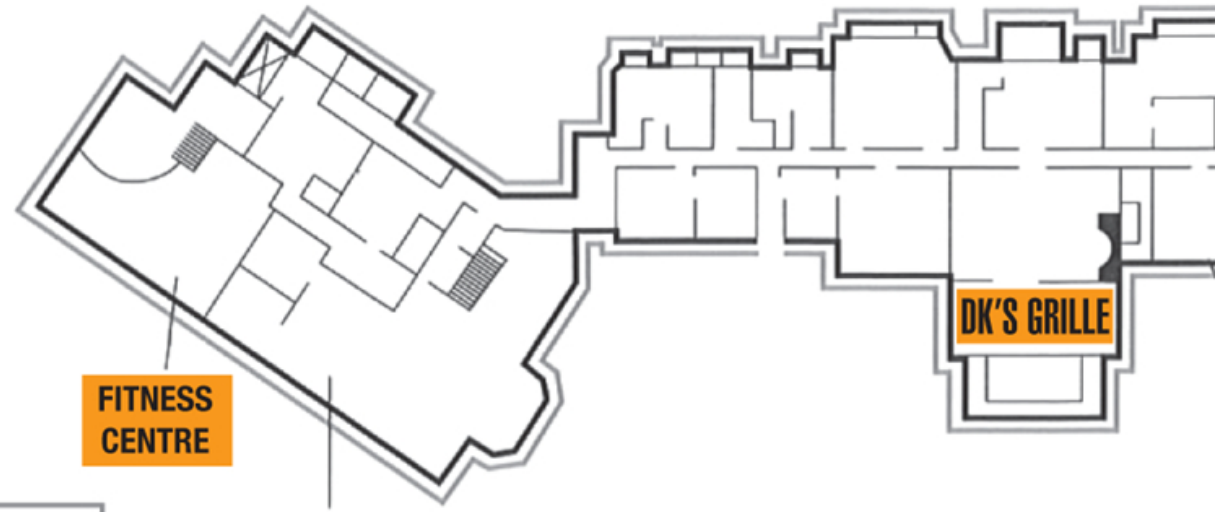

South Wing Entrance & Dining Rooms

North Wing Lower Level

POPLAR LOUNGE
Capacity: 75+

FITNESS CENTRE

MAIN ENTRANCE

To Guest Rooms
1122-1143

Elevator
Up to
Meeting Rooms
Concourse to
North Wing
2221-2243
3321-3343

IVEY
SPENCER LEADERSHIP CENTRE
A DOLCO CONFERENCE HOTEL™